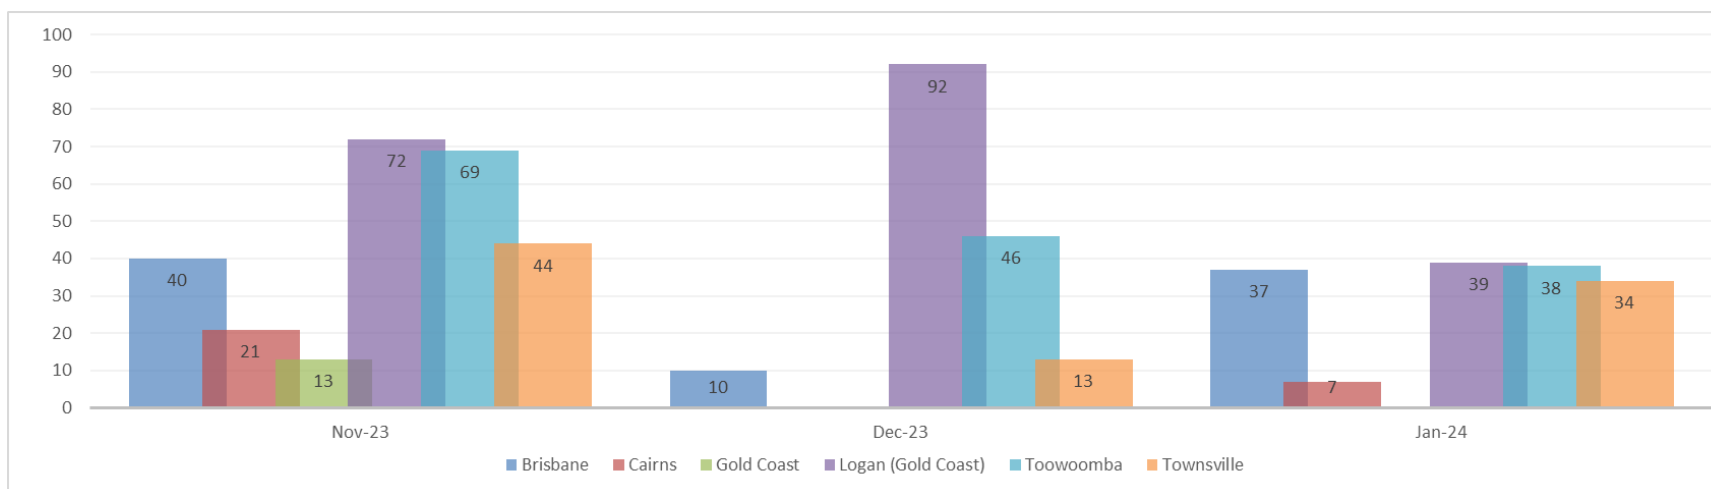

**MULTICULTURAL
AUSTRALIA**
it's who we are

Humanitarian Settlement Program

New Arrivals Report

November 2023 – January 2024

Contents

Contents.....	1
1. Statistical Information	2
2. Total clients by gender.....	3
3. Total cases by band size.....	4
4. Total clients by age range.....	6
5. Total cases by Visa Subclass	9
7. Total clients by Citizenship, Ethnicity	11

1. Statistical Information

Arrival Location	November 2023 New Arrival		December 2023 New Arrival		January 2024 New Arrival		Total New Arrivals		February 2024 New Arrival and Potential Arrival (as of 23/02/2024)		March 2024 Potential Arrival (as of 23/02/2024)		April 2024 Potential Arrival (as of 23/02/2024)	
	Case	Clients	Case	Clients	Case	Clients	Case	Clients	Case	Clients	Case	Clients	Case	Clients
Brisbane	14	40	2	10	14	37	30	87	23	81	17	62	14	36
Cairns	8	21	0	0	3	7	11	28	3	16	12	61	3	18
Gold Coast	2	13	0	0	0	0	2	13	2	10	3	19	1	5
Logan (Gold Coast)	19	72	28	92	12	39	59	203	24	119	2	12	9	35
Toowoomba	14	69	10	46	7	38	31	153	9	48	4	30	0	0
Townsville	16	44	6	13	10	34	32	91	11	56	8	37	1	2
Total	73	259	46	161	46	155	165	575	72	330	46	221	28	96

* New Arrivals only. (Excludes Transfer In, Transit only clients)

2. Total clients by gender

	November 2023 New Arrival		December 2023 New Arrival		January 2024 New Arrival		Total (%)	
	Female	Male	Female	Male	Female	Male	Female	Male
Brisbane	24	16	4	6	16	21	50.6%	49.4%
Cairns	11	10	0	0	2	5	46.4%	53.6%
Gold Coast	5	8	0	0	0	0	38.5%	61.5%
Logan	30	42	48	44	19	20	47.8%	52.2%
Toowoomba	42	27	23	23	17	21	53.6%	46.4%
Townsville	24	20	6	7	16	18	50.5%	49.5%